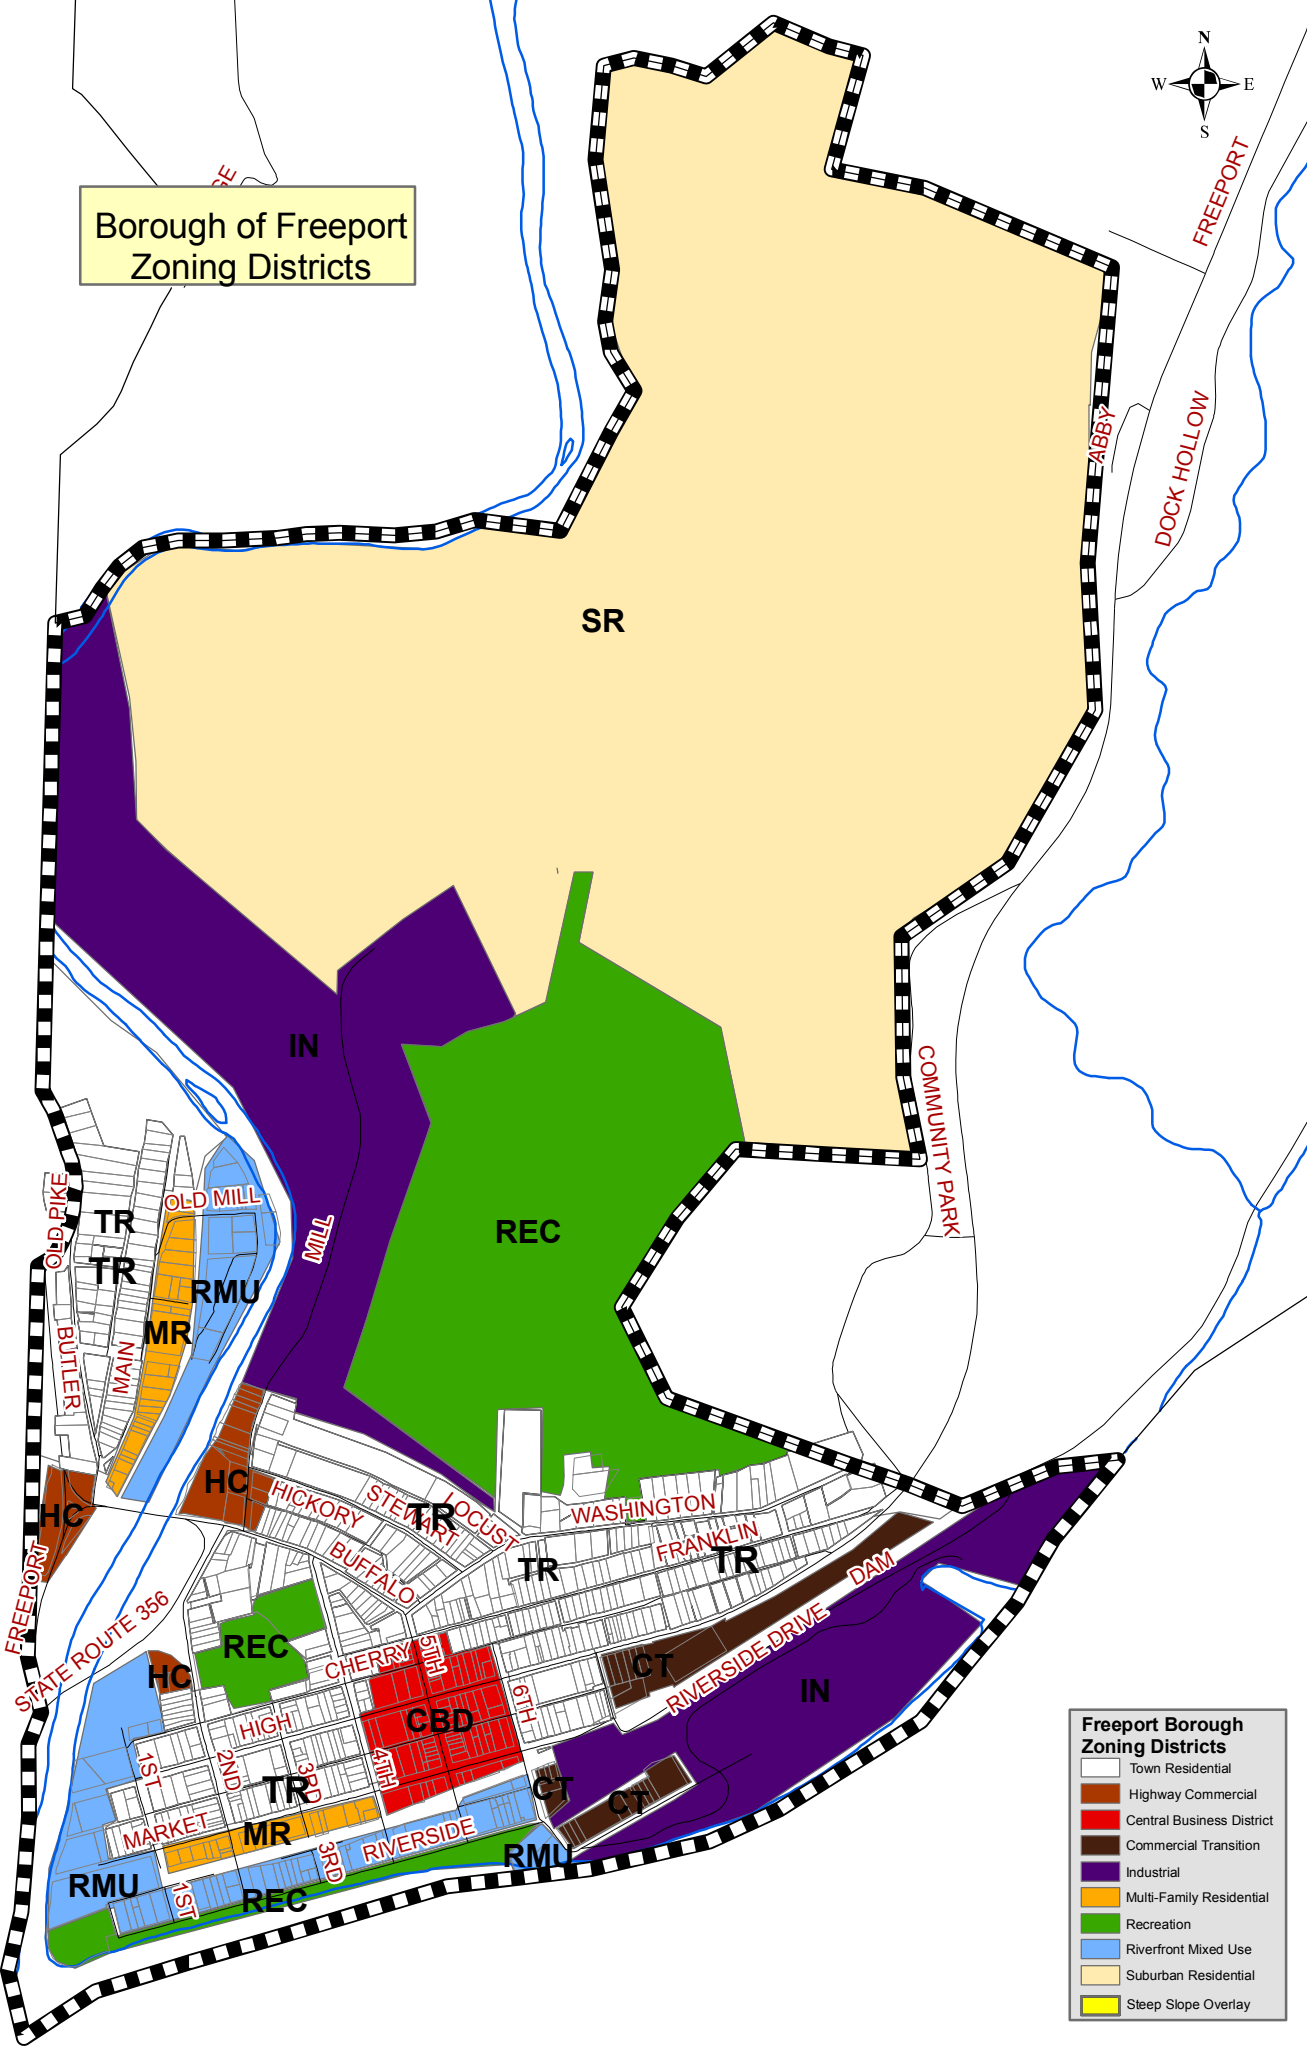

Borough of Freeport
Zoning Districts

Freeport Borough Zoning Districts

[White Box]	Town Residential
[Brown Box]	Highway Commercial
[Red Box]	Central Business District
[Dark Brown Box]	Commercial Transition
[Purple Box]	Industrial
[Orange Box]	Multi-Family Residential
[Green Box]	Recreation
[Blue Box]	Riverfront Mixed Use
[Yellow Box]	Suburban Residential
[Light Yellow Box]	Steep Slope Overlay